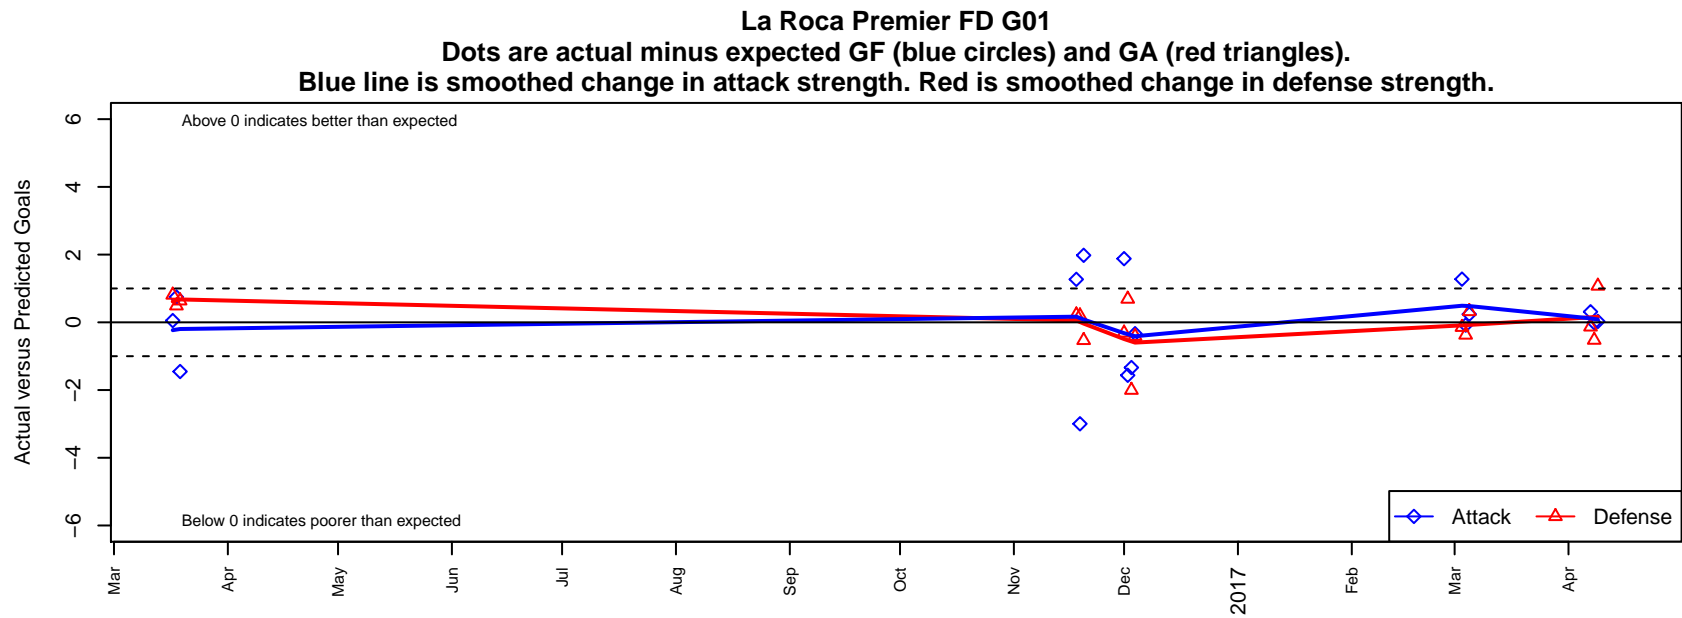

La Roca Premier FD G01

alt names used:

Venues played:

, UT

G01 total strength=1928

attack=50.62 defense=49.29

2016 USYS National League U16

2016 FWRL Desert 2001 U16

**attack and defense variance (black dot)
relative to other teams
and top 10 in region**

**attack and defense rating
relative to others at age
and all opponents in last 13 months**

**attack and defense rating
relative to others at age
and all opponents in last 13 months**

Performance relative to 13 month average

Performance relative to 13 month average

Distribution of opponents
 Red = Lose zone, Blue = Win zone, Green = Even
 Black line separates win/lose zones

lot. A=Neither has attack advantage, B=Opponent has both attack and defense advantage, C=Opponent has both attack and defense disadvantage, D=Both have