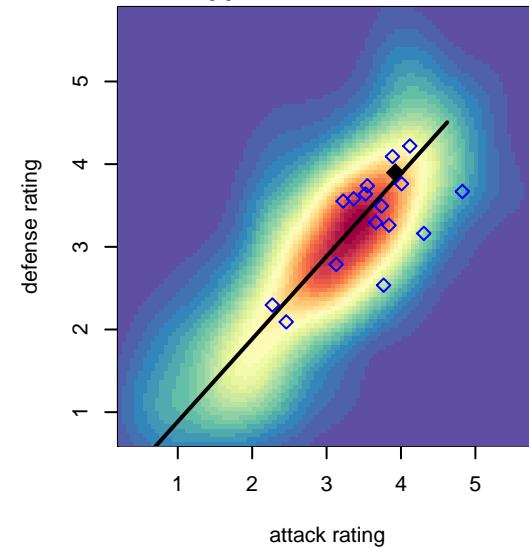

La Roca Premier FD G01

alt names used:

Venues played:

, UT

G01 total strength=1928

attack=50.62 defense=49.29

2016 USYS National League U16

2016 FWRL Desert 2001 U16

**attack and defense variance (black dot)
relative to other teams
and top 10 in region**

**attack and defense rating
relative to others at age
and all opponents in last 13 months**

**attack and defense rating
relative to others at age
and all opponents in last 13 months**

Performance relative to 13 month average

Performance relative to 13 month average

Distribution of opponents
 Red = Lose zone, Blue = Win zone, Green = Even
 Black line separates win/lose zones

lot. A=Neither has attack advantage, B=Opponent has both attack and defense advantage, C=Opponent has both attack and defense disadvantage, D=Both have